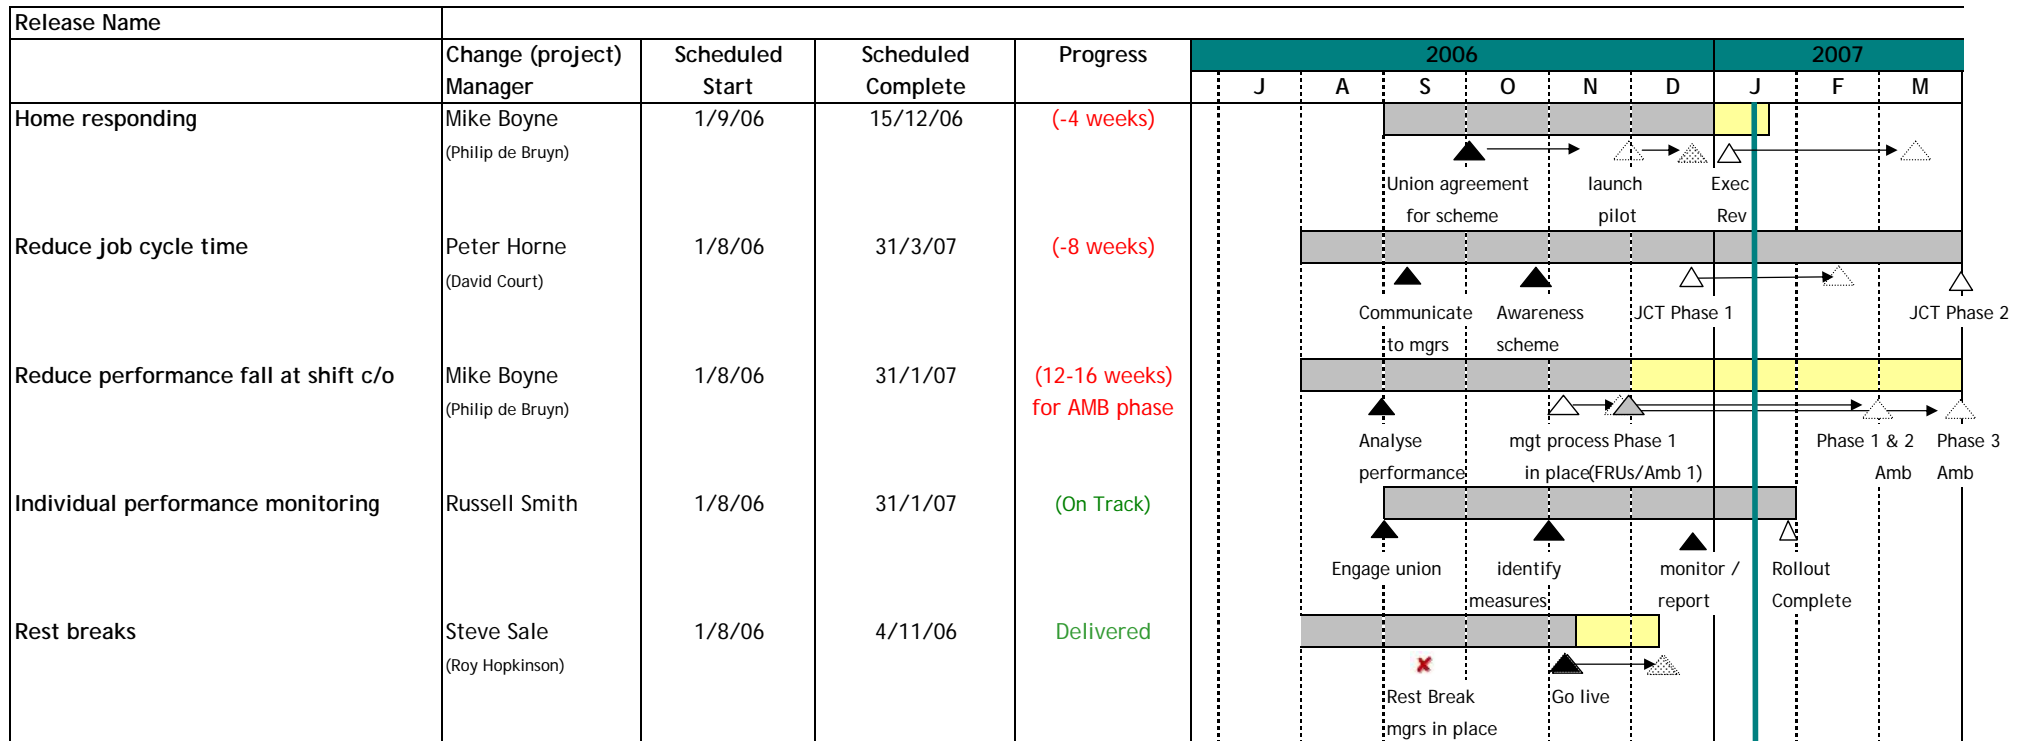

Response Project Portfolio - Schedule Summary

16/01/2007

| Legend | |
|--------|----------------------------|
| | Schedule |
| | Slippage |
| | Milestone not achieved yet |
| | Milestone achieved |
| | Milestone Slipped |
| | Milestone achieved late |
| | Milestone Cancelled |